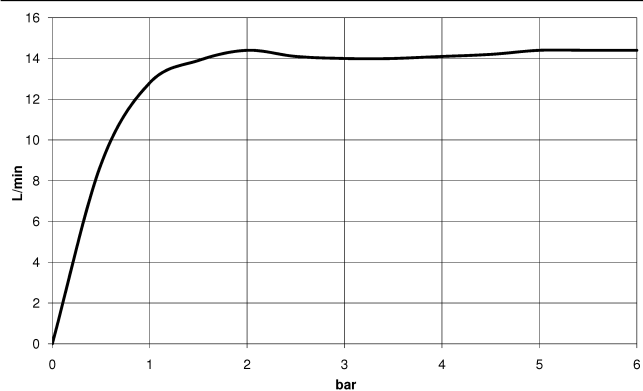

**MADISON Showerpipe with shower thermostat without hand shower -  
Durabron (23kt Gold)**

MADISON

34 459 360

- shower with fixed riser projection 420mm
- rain shower Ø 200 mm
- rain shower with anti-scale system
- max. rainshower flow 14 l/min
- Function from: 8 l/min
- rotary diverter for fixed-riser shower/hand shower
- height of fittings up to rain shower (bottom edge) 985mm
- height of fittings up to top edge of elbow 1160mm
- two-part push-on rosette Ø 65 mm
- rosette for shower holder Ø 65mm
- rosette for wall mounting Ø 60mm
- gauge 150 mm - 13 mm
- metal shower hose 1250mm with integrated anti-twist protection
- 1/2" connection
- Pipe diameter 20 mm

MADISON

34 459 360  
1:10

**Flow rate chart**

**Certificates**

LGA\_38665.

MADISON Showerpipe with shower thermostat without hand shower -  
Durabronz (23kt Gold)

MADISON

34 459 360