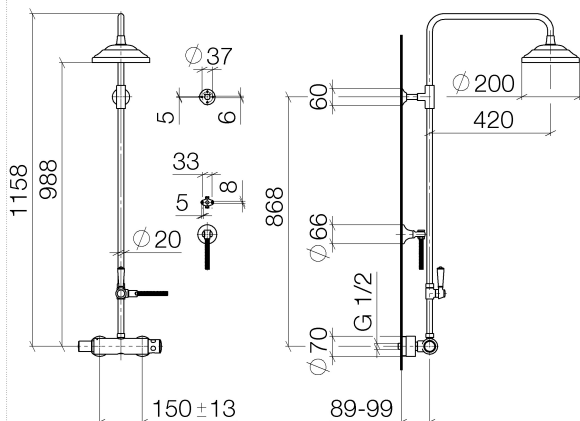

**MADISON Showerpipe with shower thermostat without hand shower -  
Durabron (23kt Gold)**

MADISON

34 459 360

- shower with fixed riser projection 420mm
- rain shower Ø 200 mm
- rain shower with anti-scale system
- max. rainshower flow 14 l/min
- Function from: 8 l/min
- rotary diverter for fixed-riser shower/hand shower
- height of fittings up to rain shower (bottom edge) 985mm
- height of fittings up to top edge of elbow 1160mm
- two-part push-on rosette Ø 65 mm
- rosette for shower holder Ø 65mm
- rosette for wall mounting Ø 60mm
- gauge 150 mm - 13 mm
- metal shower hose 1250mm with integrated anti-twist protection
- 1/2" connection
- Pipe diameter 20 mm

MADISON

34 459 360  
1:10

**Flow rate chart**

**Certificates**

LGA\_38665.

MADISON Showerpipe with shower thermostat without hand shower -  
Durabronz (23kt Gold)

MADISON

34 459 360

### Spare parts list

No.	Item Number	Name	Quantity used	Delivery time
1	04 12 05 038 01-09	shower	1	60
2	04 28 22 101 20-09	spout	1	40
3	90 14 10 011 00 90	seal	1	2
4	90 17 11 037 01-09	holder	1	-
Spare part can no longer be ordered, please order the replacement item				
5	90 28 22 104 00-09	pipe	1	-
Spare part can no longer be ordered, please order the replacement item				
6	90 17 09 045 01-09	diverter	1	40
7	09 30 30 064-09	screw	1	40
8	09 18 20 011-09	base	1	40
9	09 28 22 013 90	pipe	1	2
10	11 170 370-09	MADISON Lever insert - Durabrace (23kt Gold)	1	40
11	09 30 30 062-09	screw	1	40
12	09 14 10 122 90	seal	1	2
13	28 104 970-09	Metal shower hose 1/2" x 1/2" x 1250 mm - Durabrace (23kt Gold)	1	40
14	28 050 410-09	holder	1	60
15	90 28 22 103 00-09	pipe	1	-
Spare part can no longer be ordered, please order the replacement item				
16	90 14 20 002 00 90	seal	1	2
17	04 17 01 044 01-09	fitting	1	40