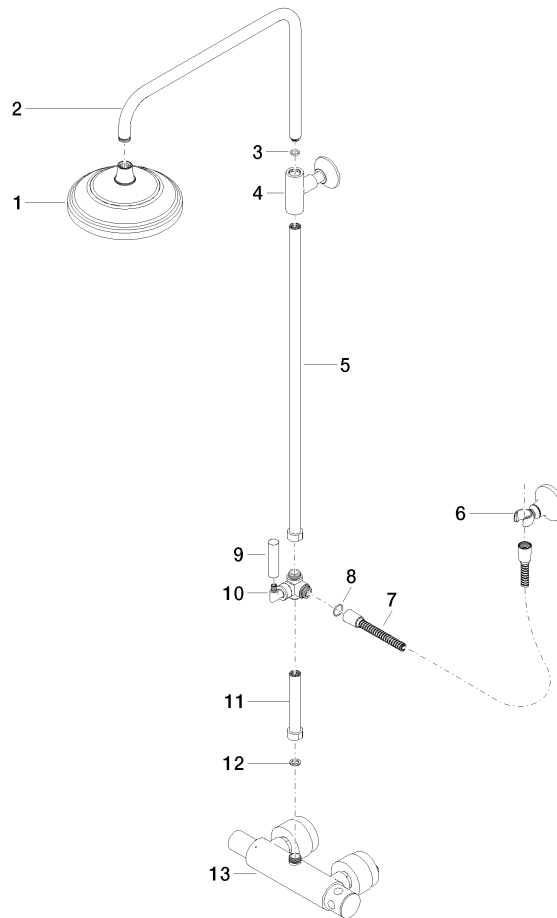

**MADISON Showerpipe with shower thermostat without hand shower -  
Durabron (23kt Gold)**

MADISON

34 459 360

- shower with fixed riser projection 420mm
- rain shower Ø 200 mm
- rain shower with anti-scale system
- max. rainshower flow 14 l/min
- Function from: 8 l/min
- rotary diverter for fixed-riser shower/hand shower
- height of fittings up to rain shower (bottom edge) 985mm
- height of fittings up to top edge of elbow 1160mm
- two-part push-on rosette Ø 65 mm
- rosette for shower holder Ø 65mm
- rosette for wall mounting Ø 60mm
- gauge 150 mm - 13 mm
- metal shower hose 1250mm with integrated anti-twist protection
- 1/2" connection
- Pipe diameter 20 mm

MADISON

34 459 360  
1:10

**Flow rate chart**

**Certificates**

LGA\_38665.

MADISON Showerpipe with shower thermostat without hand shower -  
Durabronz (23kt Gold)

MADISON

34 459 360

## MADISON Showerpipe with shower thermostat without hand shower - Durabrace (23kt Gold)

MADISON

34 459 360

### Spare parts list

No.	Item Number	Name	Quantity used	Delivery time
1	04 12 05 038 01-09	shower	1	60
2	04 28 22 101 20-09	spout	1	40
3	90 14 10 011 00 90	seal	1	2
4	90 17 11 037 01-09	holder	1	-
Spare part can no longer be ordered, please order the replacement item				
5	90 28 22 104 00-09	pipe	1	-
Spare part can no longer be ordered, please order the replacement item				
6	90 17 09 045 01-09	diverter	1	40
7	09 30 30 064-09	screw	1	40
8	09 18 20 011-09	base	1	40
9	09 28 22 013 90	pipe	1	2
10	11 170 370-09	MADISON Lever insert - Durabrace (23kt Gold)	1	40
11	09 30 30 062-09	screw	1	40
12	09 14 10 122 90	seal	1	2
13	28 104 970-09	Metal shower hose 1/2" x 1/2" x 1250 mm - Durabrace (23kt Gold)	1	40
14	28 050 410-09	holder	1	60
15	90 28 22 103 00-09	pipe	1	-
Spare part can no longer be ordered, please order the replacement item				
16	90 14 20 002 00 90	seal	1	2
17	04 17 01 044 01-09	fitting	1	40